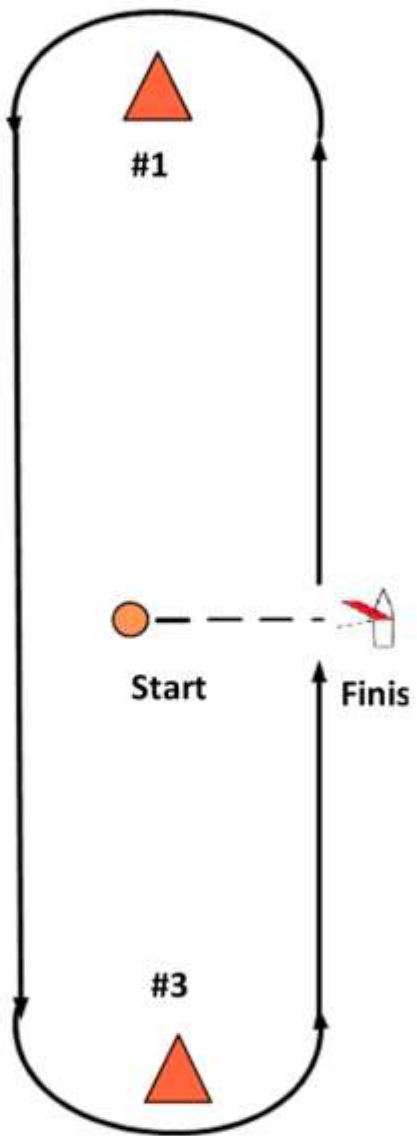

LAKE TOWNSEND YACHT CLUB SERIES RACE COURSES

COURSE "W"

MARKS

- W: Start-1-3-Finish
- W2: Start-1-3-1-3-Finish
- W3: Start-1-3-1-3-1-3-Finish

WINTER 2 COURSE

MARKS

- Start-1-Finish
- 2: Start-1-3-1-Finish
- 3: Start-1-3-1-3-1-Finish

LEGEND

-  Marks
-  Starting Pin
-  RC Boat