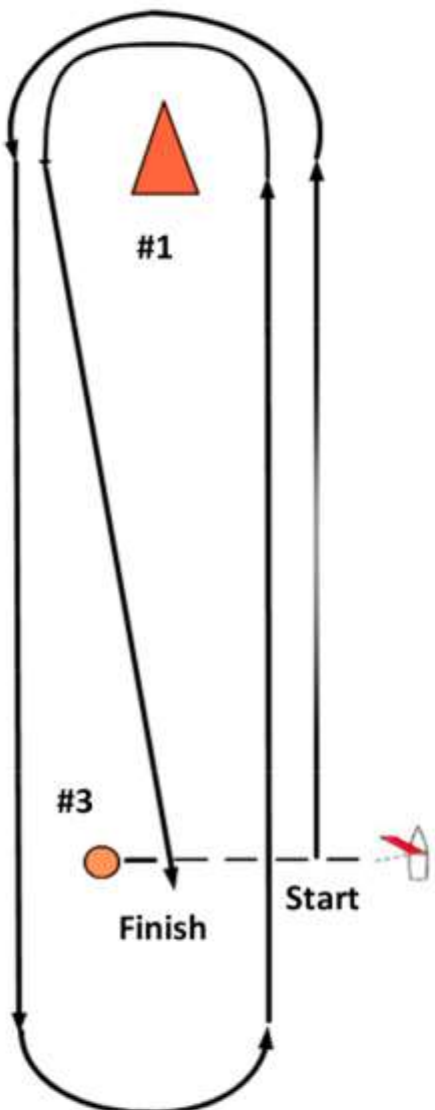

LAKE TOWNSEND YACHT CLUB SERIES RACE COURSES

COURSE "W"

MARKS

- W: Start-1-3-Finish
- W2: Start-1-3-1-3-Finish
- W3: Start-1-3-1-3-1-3-Finish

WINTER 2 COURSE

MARKS

- Start-1-Finish
- 2: Start-1-3-1-Finish
- 3: Start-1-3-1-3-1-Finish

LEGEND

-  Marks
-  Starting Pin
-  RC Boat